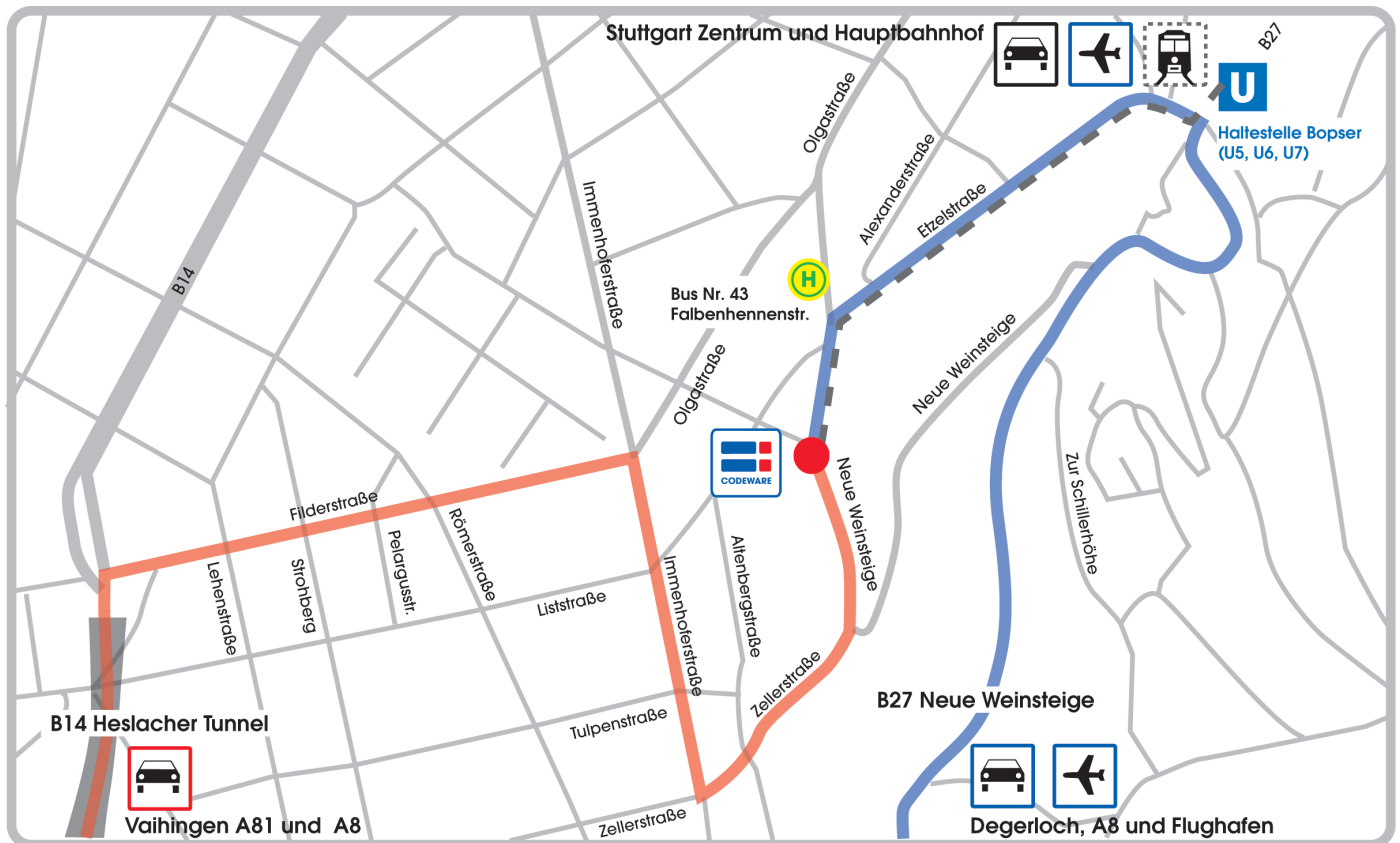

HOW TO FIND US

CODEWARE GmbH Neue Weinsteige 16 70180 Stuttgart fon +49 711 656791-60 info@codeware.de
 fax +49 711 656791-70 www.codeware.de

Car

A8 coming from Munich or Stuttgart Airport

Leave A8 at junction (52) Stuttgart-Degerloch in direction Tübingen, Leinfelden-Echterdingen, S-Zentrum, S-Degerloch and join the B27. Stay on for 7.67 km. Finally leave B27 after a double bend and turn left into Etselstrasse before passing the suburban railway (S-Bahn) station "Bopser". Follow the Etselstrasse and then turn left into the Neue Weinsteige. Stay on for 150 m until you have arrived at your destination Neue Weinsteige 16.

A81 or A8 coming from Pforzheim

Leave A81 at junction Stuttgart-Vaihingen and join the B14. Stay on for 2.5 km. After passing the tunnel turn right into Filderstrasse. Stay on for 486 m. Leave Filderstrasse and turn right into Immenhofer Straße. Stay on for 311 m. Leave Immenhofer Strasse and turn left into Zellerstrasse, then head straightforward onto Neue Weinsteige. Follow Neue Weinsteige downhill until you have arrived at your destination Neue Weinsteige 16.

Public Transport

Stuttgart main station and S-Bahn (S1-S6)

Along with the tramway U5, U6 or U7, direction Leinfelden, Degerloch, Möhringen (all routes are possible!), up to the station "Bopser". Walk along the Etselstrasse to the Neue Weinsteige and turn left until you have arrived Neue Weinsteige 16.

Plane

Stuttgart Airport

Along from Stuttgart airport with the suburban railway (S-Bahn) S2 or S3 to Stuttgart main station. Change to the tramway U5, U6 or U7, direction Degerloch, Möhringen, up to the station "Bopser". Walk along the Etselstrasse to the Neue Weinsteige and turn left until you have arrived Neue Weinsteige 16.